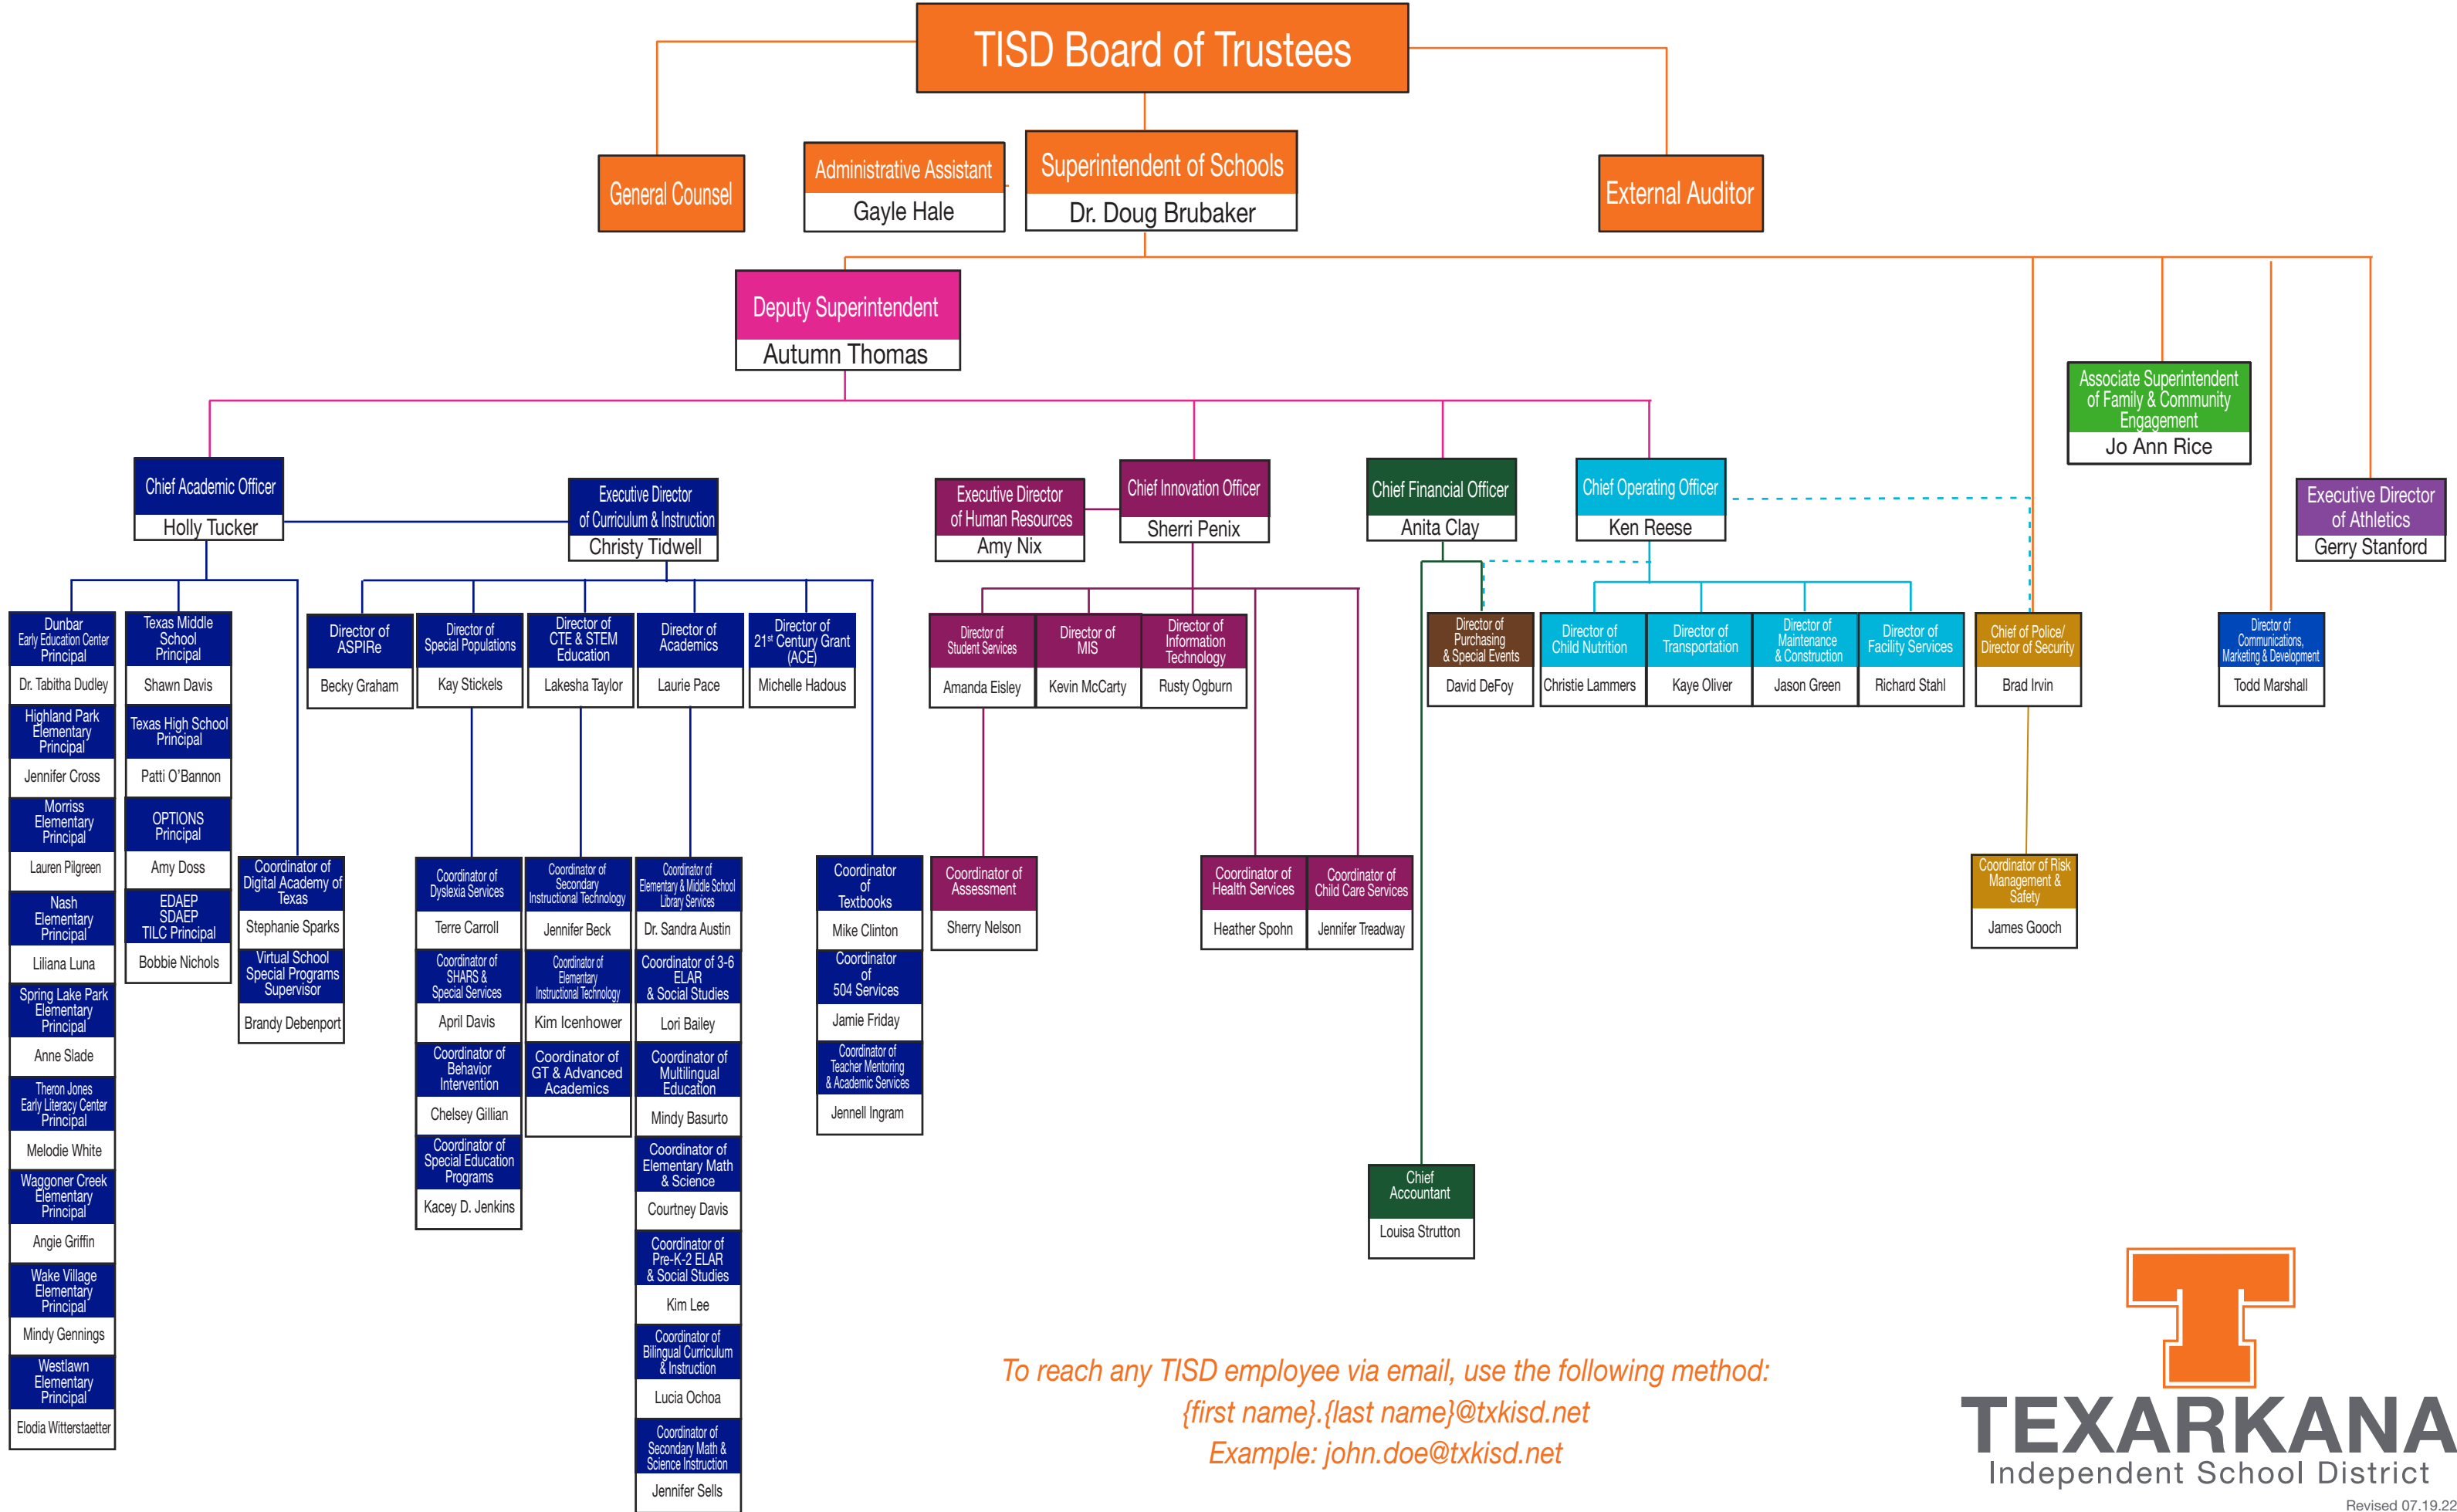

# 2022-2023 TEXARKANA ISD ORGANIZATIONAL CHART

To reach any TISD employee via email, use the following method:  
 {first name}.{last name}@txkisd.net  
 Example: john.doe@txkisd.net