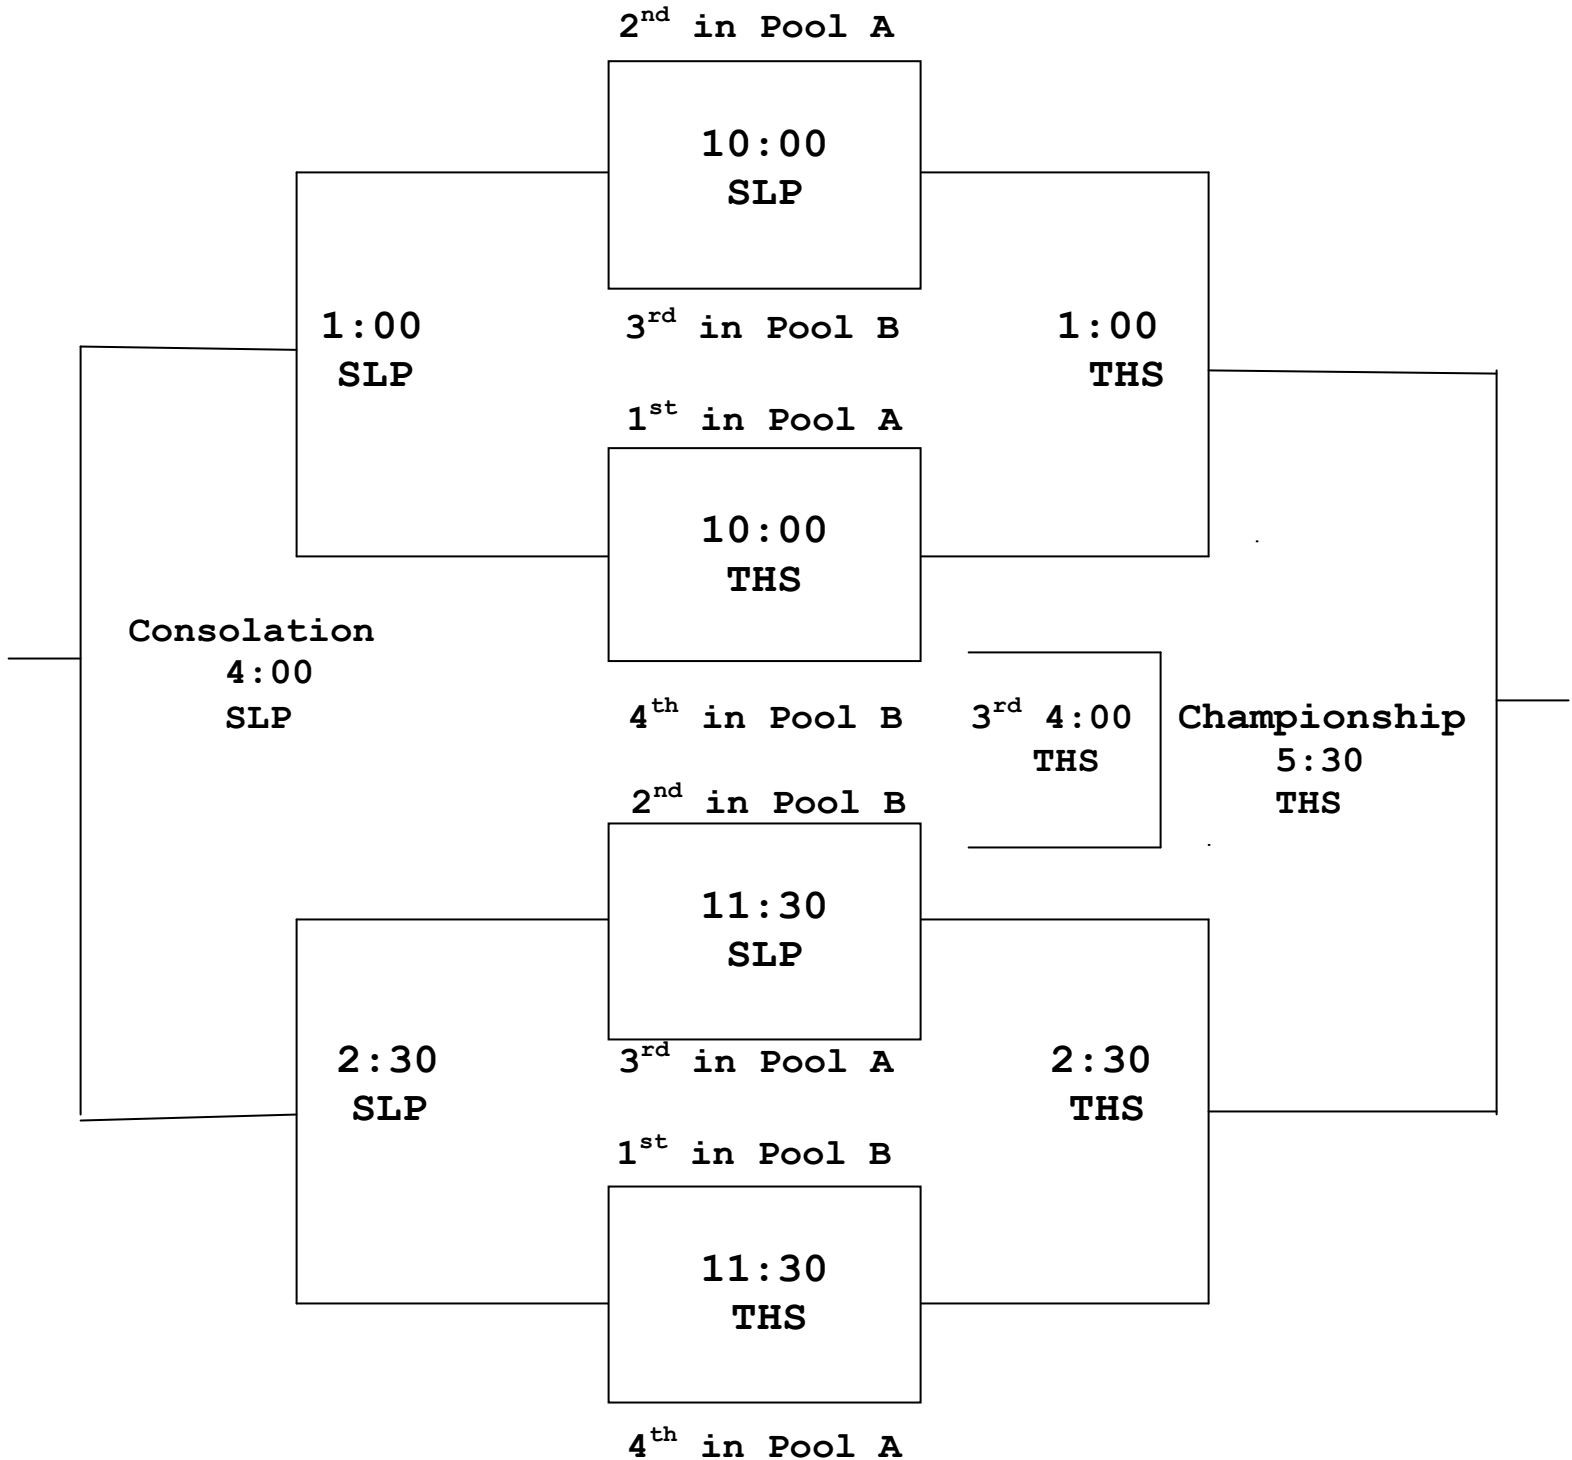

TEXAS HIGH/SPORTS MAGIC FASTPITCH CLASSIC

February 20, 2010

THS - Texas High School
 SLP - Spring Lake Park
 90 min Time Limit (No Limit Championship)