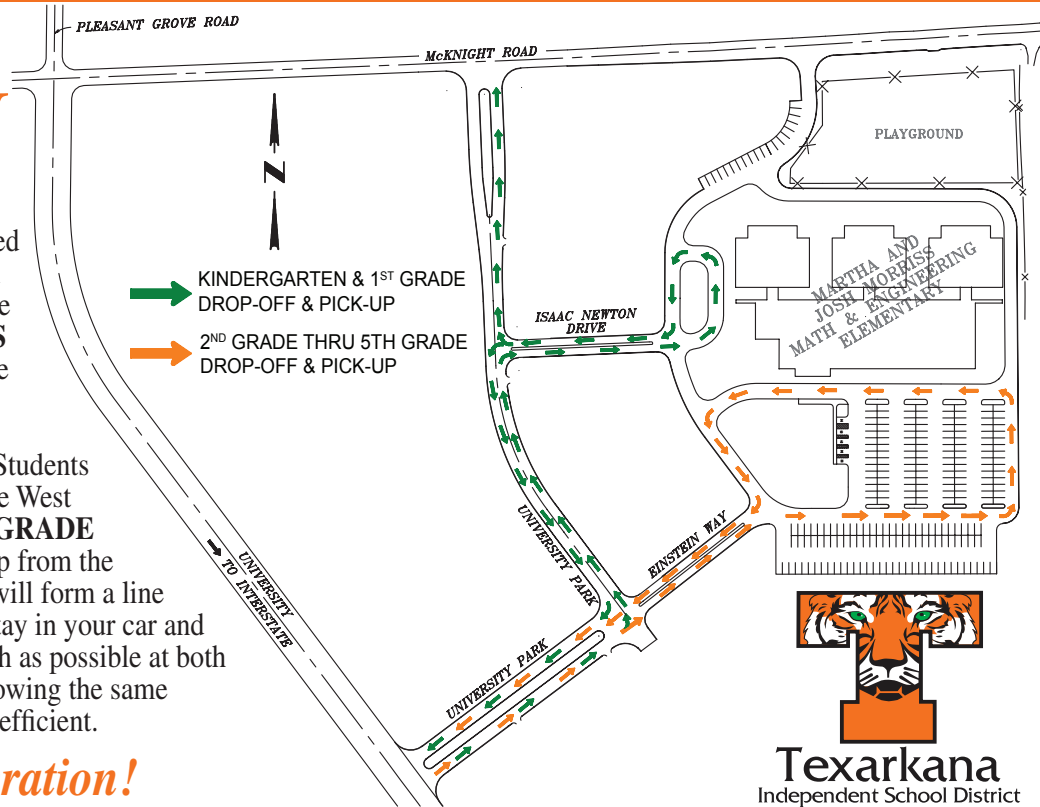

MARTHA AND JOSH MORRISS MATHEMATICS & ENGINEERING ELEMENTARY SCHOOL

TRAFFIC CIRCULATION MAP

KINDERGARTEN Students may be dropped off at two locations: The Cafeteria between 7:15 and 7:30 a.m. or the West End Entrance after 7:30 a.m. **ALL OTHER STUDENTS** may be dropped off at the Cafeteria entrance any time after 7:15 a.m.

KINDERGARTEN and **FIRST GRADE** Students are dismissed and can be picked-up from the West End Entrance. **SECOND** through **FIFTH GRADE** Students are dismissed and can be picked-up from the South Parking Lot. In both locations, cars will form a line in the pattern illustrated. We ask that you stay in your car and stay in the line. Please pull forward as much as possible at both Drop-Off and Pick-Up. With everyone following the same procedures, arrival and dismissal should be efficient.

We appreciate your cooperation!

Texarkana
Independent School District