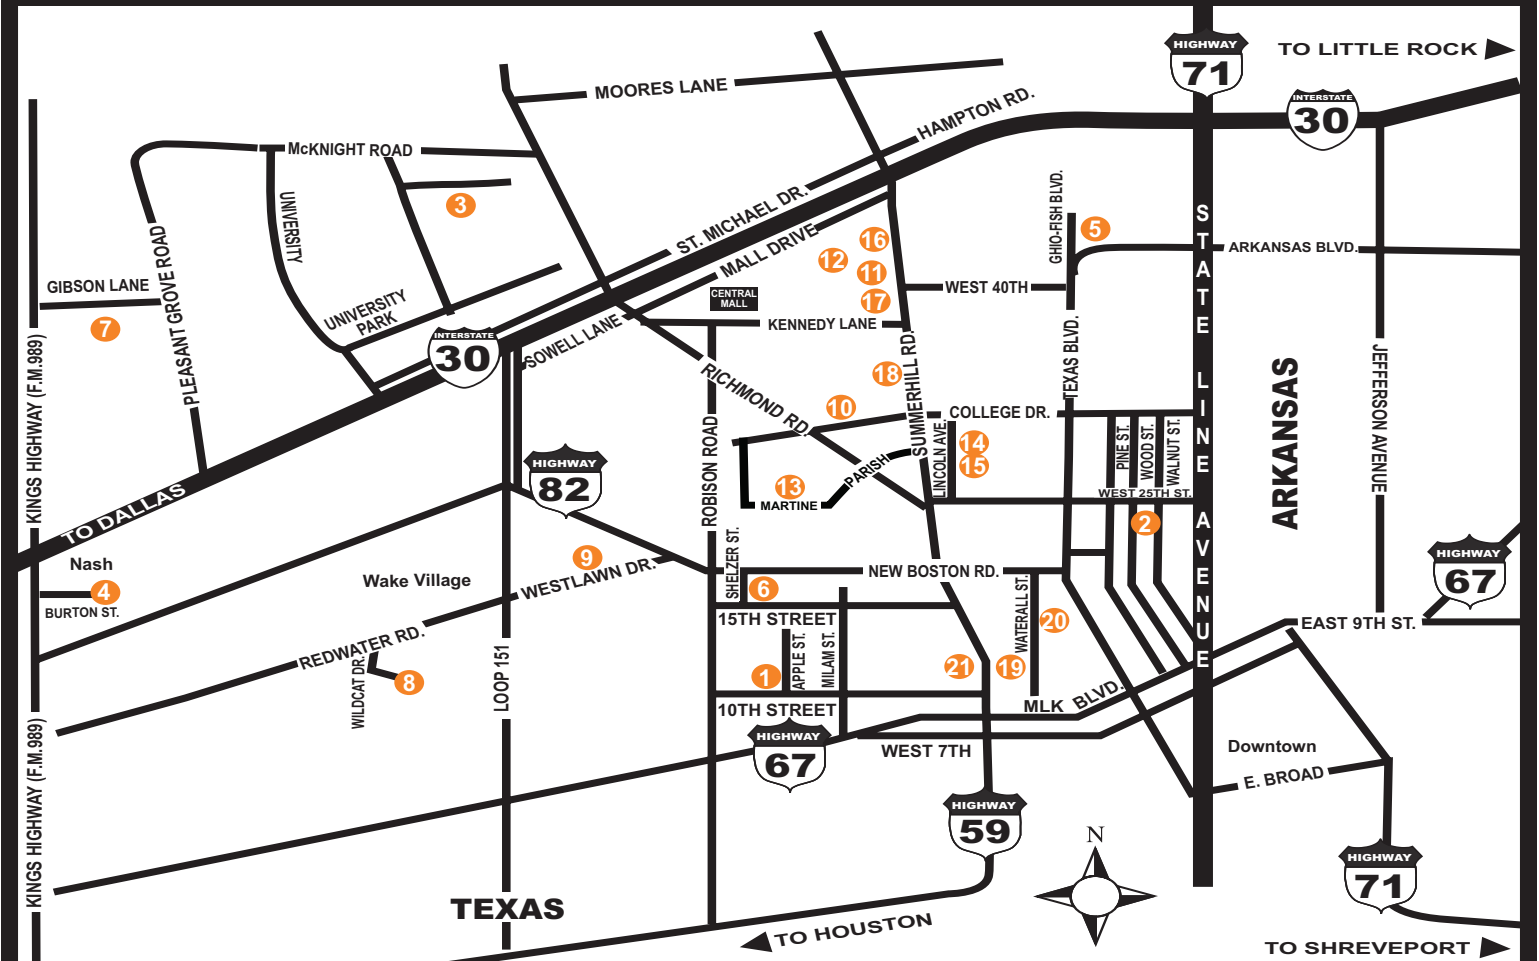

Facilities Location Map

CAMPUSES

1
**Paul Laurence Dunbar
 Early Education Center**
 2315 West 10th Street
 903.794.8112

2
**Highland Park
 Elementary**
 401 West 25th Street
 903.794.8001

3
**Martha and Josh
 Morriss
 Mathematics
 & Engineering
 Elementary School**
 4826 University Park
 903.791.2262